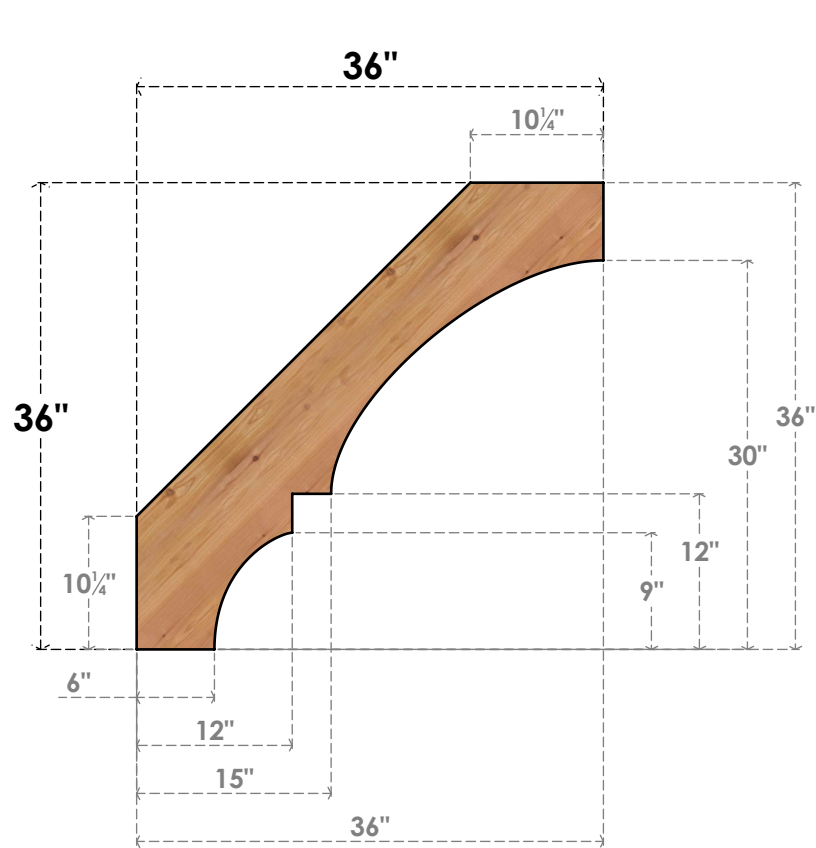

BRC04X36X36BOA00SWR

3 1/2"W X 36"D X 36"H BALBOA SMOOTH BRACE, WESTERN RED CEDAR

SIDE

FRONT

EKENA MILLWORK
2300 WEST MAIN ST.
CLARKSVILLE, TX 75426
TOLL FREE: 866-607-0453
WWW.EKENAMILLWORK.COM

NOTES

1. INSTALLATION TO BE COMPLETED IN ACCORDANCE WITH MANUFACTURER'S SPECIFICATIONS.
2. DRAWING MAY NOT BE TO SCALE
3. THIS DRAWING IS INTENDED FOR DESIGN AND PLANNING PURPOSES ONLY.
4. ALL INFORMATION CONTAINED HEREIN WAS CURRENT AT THE TIME OF DEVELOPMENT BUT MUST BE REVIEWED AND APPROVED BY THE PRODUCT MANUFACTURER TO BE CONSIDERED ACCURATE.
5. PRODUCTS ARE NOT KILN DRIED. THIS ITEM IS UNIQUE AND WILL CONTAIN THE NATURAL VARIATIONS THAT THE WOOD SPECIES OFFERS. THIS MAY RESULT IN VARIATIONS UP TO 1/4"